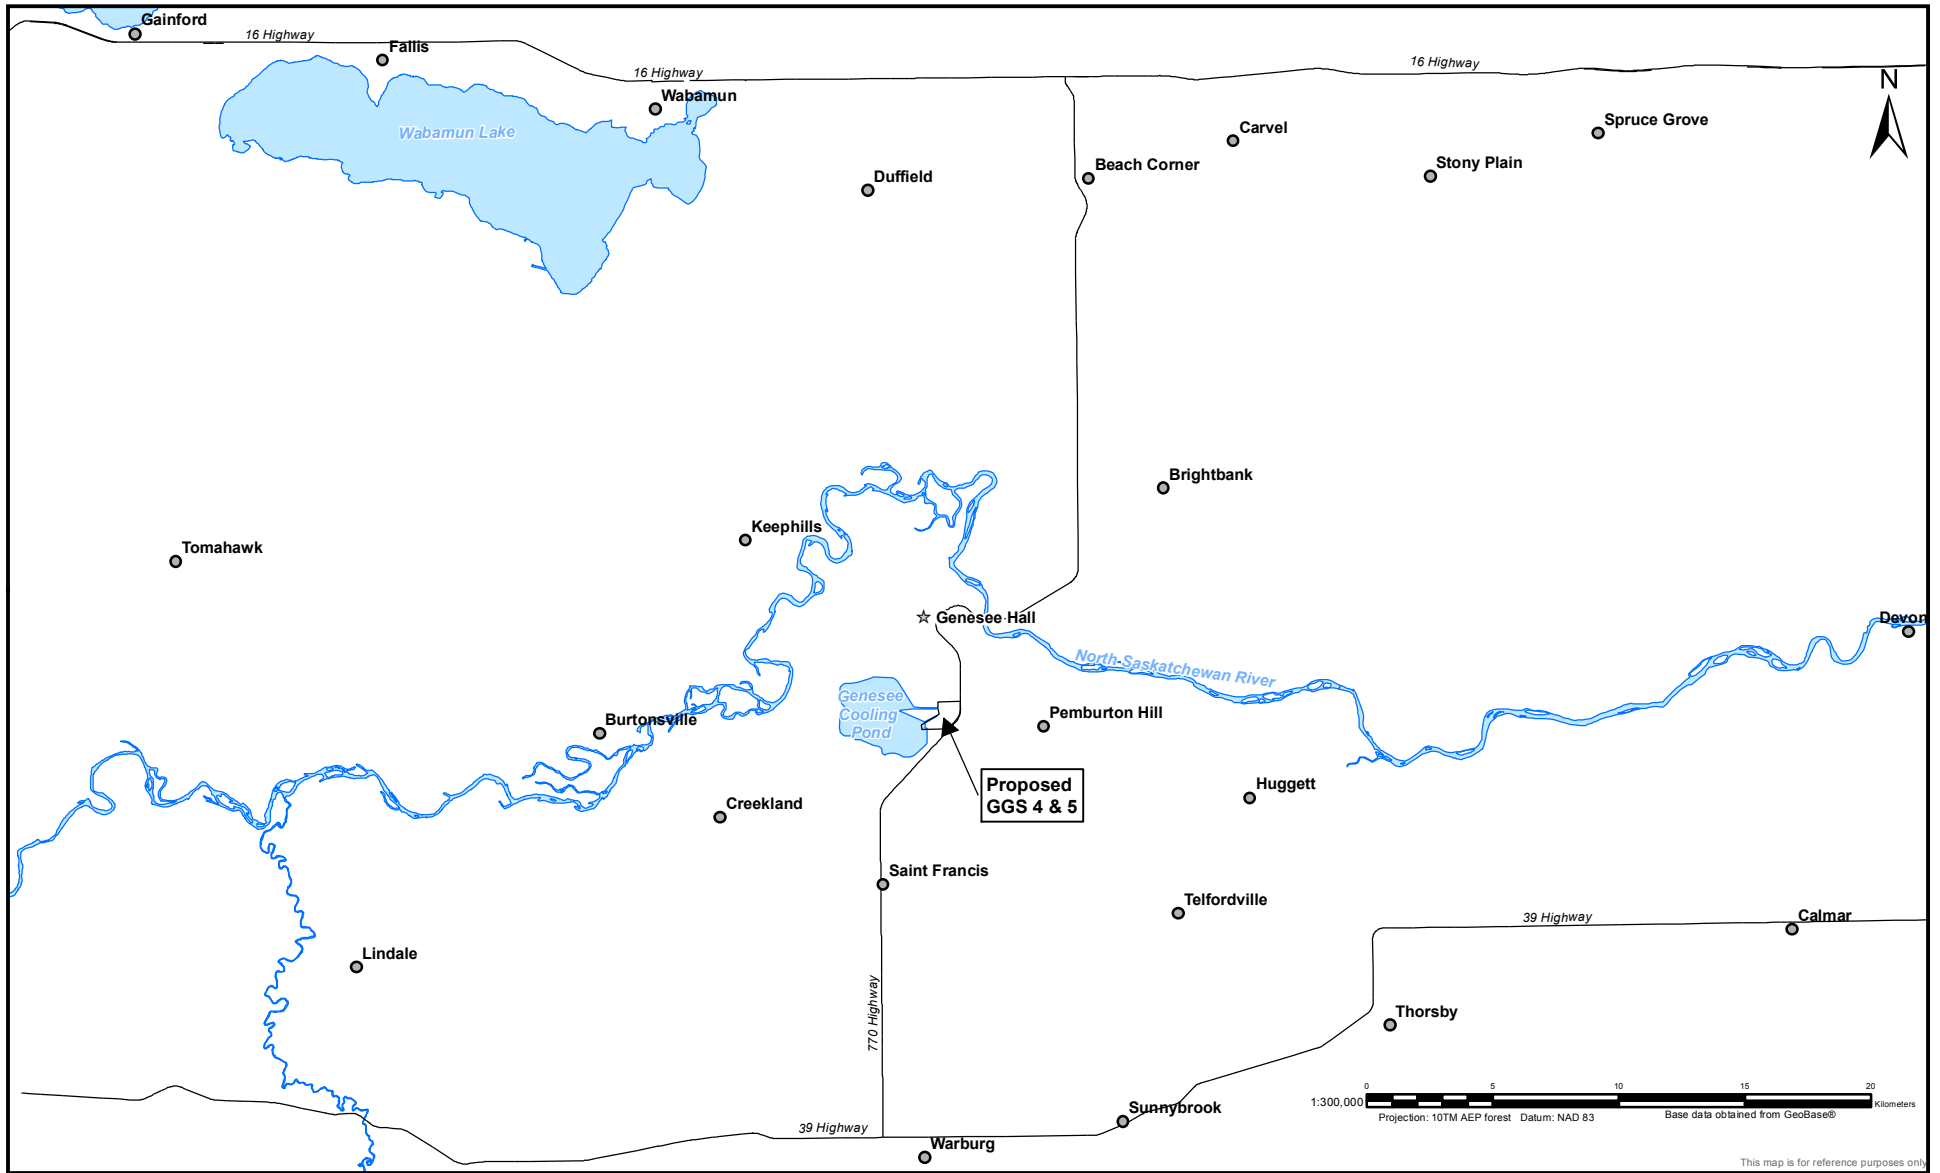

Appendix N
Public Notice Figure

Client/Project
 CAPITAL POWER CORPORATION
 GENESEE GENERATING
 STATION EXPANSION

Figure No.
 1

Title
 GENERAL LOCATION OF THE PROJECT